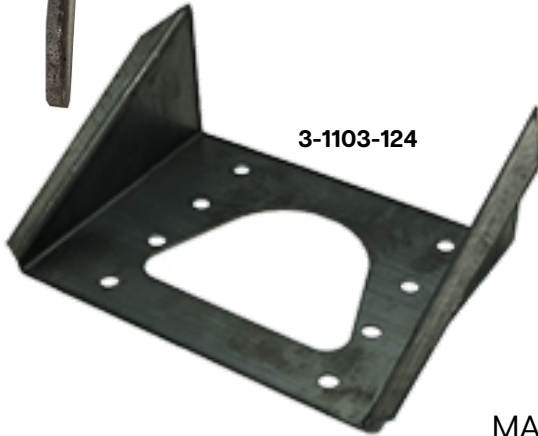

MID-STATES UTILITY

www.midstatesutility.com

PRICES GOOD UNTIL END OF **DECEMBER** - WHILE SUPPLIES LAST!

3-1105-13

3-1103-124

3-1103-77 \$123.89

BRACKET UNIV LEG MOUNT HT50 R/S

3-1103-78 \$123.89

BRACKET UNIV LEG MOUNT HT50 C/S

3-1103-123 \$35.09

BRACKET LEG DBLR HT50 R/S

3-1103-124 \$35.09

BRACKET LEG DBLR HT50 C/S

3-1105-12 \$13.29

BRACKET BEARING R/S 1/4X17-3/16

3-1105-13 \$13.29

BRACKET BEARING C/S 1/4X17-3/16

3-1105-02 \$10.89

BRACKET FILLER 5/16" X 10-3/4

3-1105-05 \$28.59

BRACKET BRACE PLATE R/H 5/16

3-1105-07 \$28.59

BRACKET BRACE PLATE L/H 5/16

GRT49333